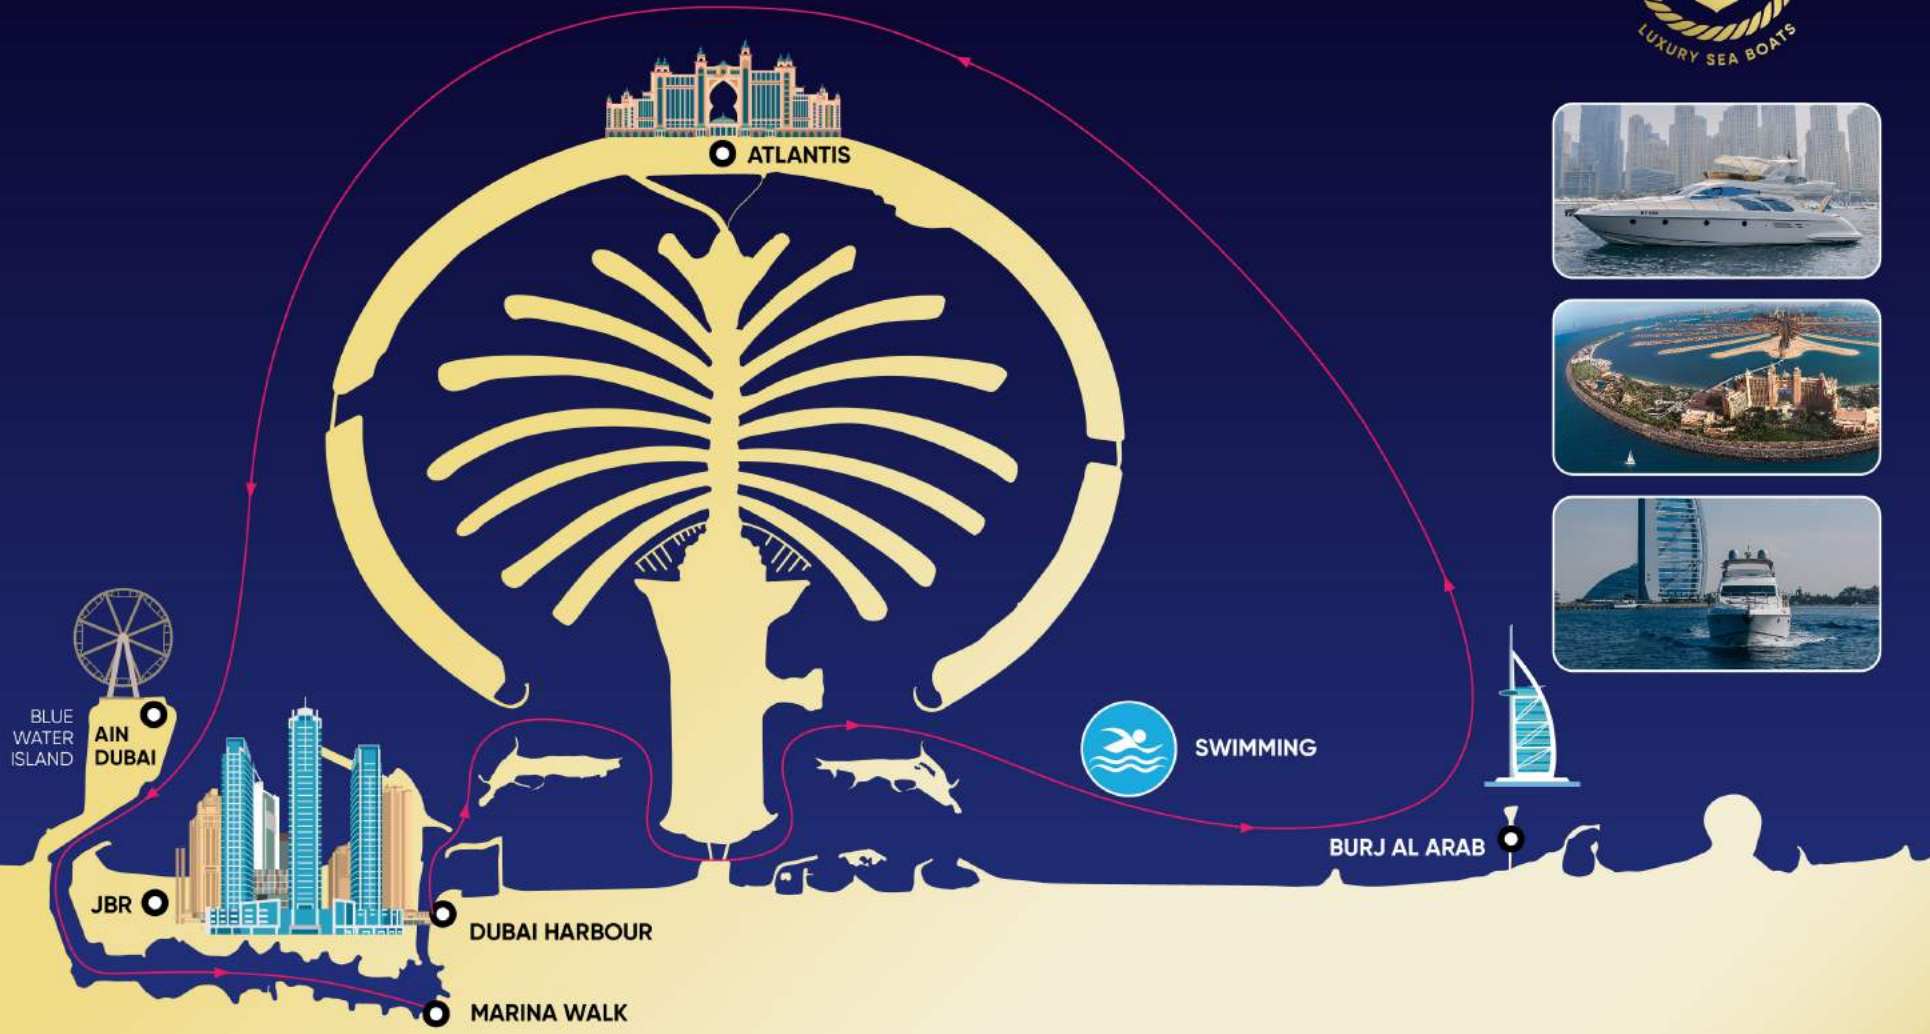

**4** Dubai Marina, Palm Jumeirah, Burj Al Arab Tour

**3 hours**

**5** Dubai Marina, Palm Jumeirah, Burj Al Arab & Swimming

**4 hours**

**Dubai Marina, Palm Jumeirah, Burj Al Arab & Swimming Tour**

**4 hours**

ARABIAN GULF

ATLANTIS

THE WORLD ISLANDS

**DUBAI WATER CANAL TOUR**

**4-5 hours**

ARABIAN GULF

ATLANTIS

THE WORLD ISLANDS

**SUNDAY TOUR**

**6-8 hours**